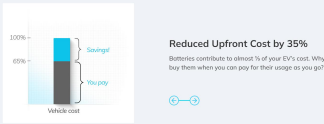

The Battery Subscription Advantage